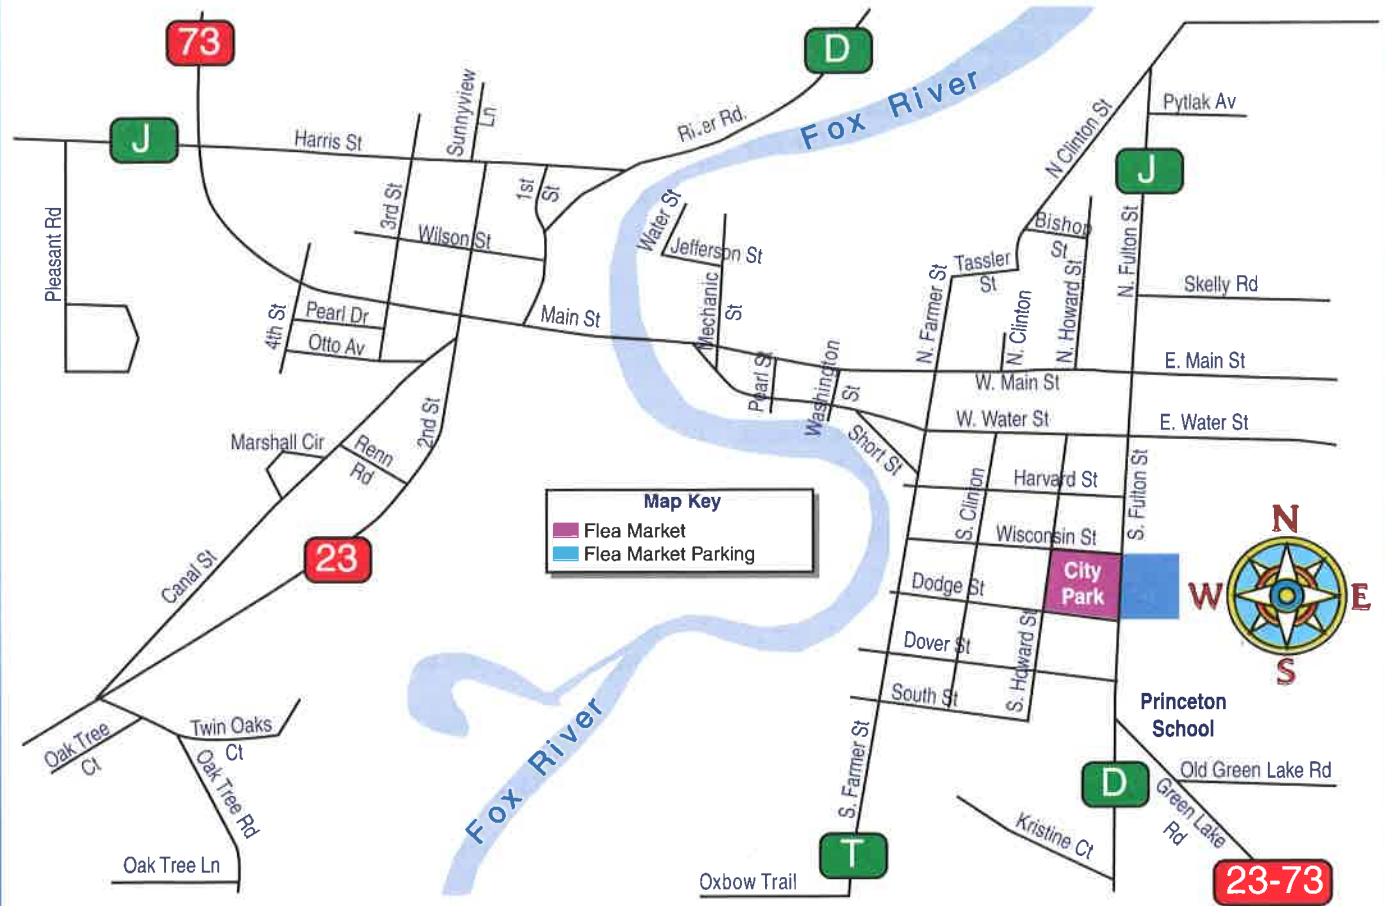

PRINCETON CITY MAP

MILEAGE FROM PRINCETON, WI

Appleton.....54	Hartford.....67	Neshkoro.....9	St. Paul.....238
Beaver Dam.....40	Hudson.....220	Oshkosh.....35	Sturgeon Bay.....131
Beloit.....125	Iron Mountain.....186	Park Falls.....195	Tomah.....76
Berlin.....18	Keshena.....139	Plainfield.....34	Wisconsin Dells.....44
Black River Falls..107	La Crosse.....118	Portage.....39	Wisconsin Rapids...58
Chicago.....188	Madison.....74	Redgranite.....30	Waupaca.....48
Columbus.....38	Markesan.....18	Rhineland.....144	Waupun.....31
Eau Claire.....157	Marshfield.....91	Ripon.....16	Wausau.....88
Fond du Lac.....40	Mauston.....48	Shawano.....96	Wautoma.....18
Fox Lake.....30	Milwaukee.....94	Sheboygan.....79	West Bend.....72
Green Bay.....88	Montello.....11	Stevens Point.....56	Westfield.....24
Green Lake.....10	Neenah.....49		

COURTESY OF THE PRINCETON LIONS

This map designed and provided by the Princeton Times-Republic.